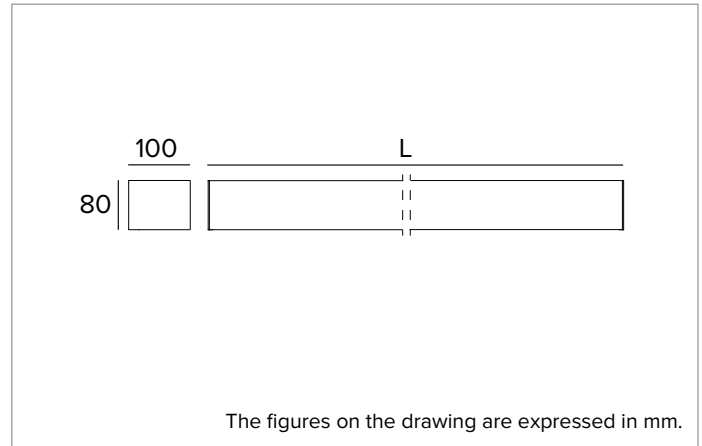

T024MY830ELPW | LOGICO EASY Stand Alone 100 - OPAL HO

Linear stand alone LED fixture for ceiling mounted or suspension installation. Emergency version

		3000K	H(m)	D(m)	Emax(lx)
		Ra80		109°	
Fixture Power	50W	1	2.82	1617	
Source Flux	4499lm	2	5.64	404	
Fixture Flux	4499lm	3	8.46	180	
Efficacy	90lm/W	4	11.28	101	
G0301A	Imax=359cd/klm	Imax	1617cd	5	14.10

Painted extruded aluminium body with 100mm section and polycarbonate end caps. Upper closing screen in white PVC.

Colour and finish: White

Dimensions: L=1462mm

Weight: 4.8Kg

Version: LINEAR

Degree of protection: IP40